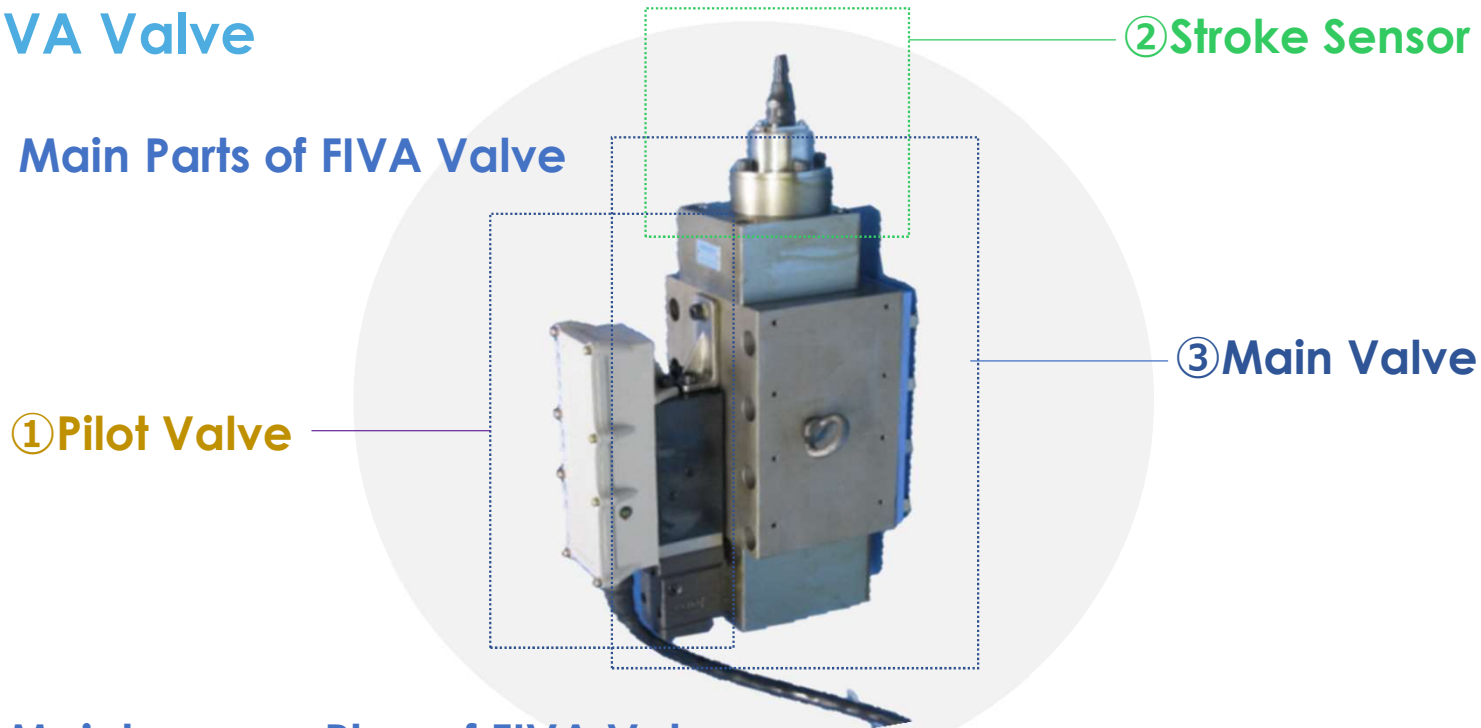

O/H of FIVA Valve

Main Parts of FIVA Valve

Standard Maintenance Plan of FIVA Valve

FIVA Valve	5years (32,000hours)	10 years (64,000hours)
①Pilot Valve	Exchange	Exchange
②Stoke Sensor	Inspection & Calibration	Exchange
③Main Valve	Inspection	Exchange