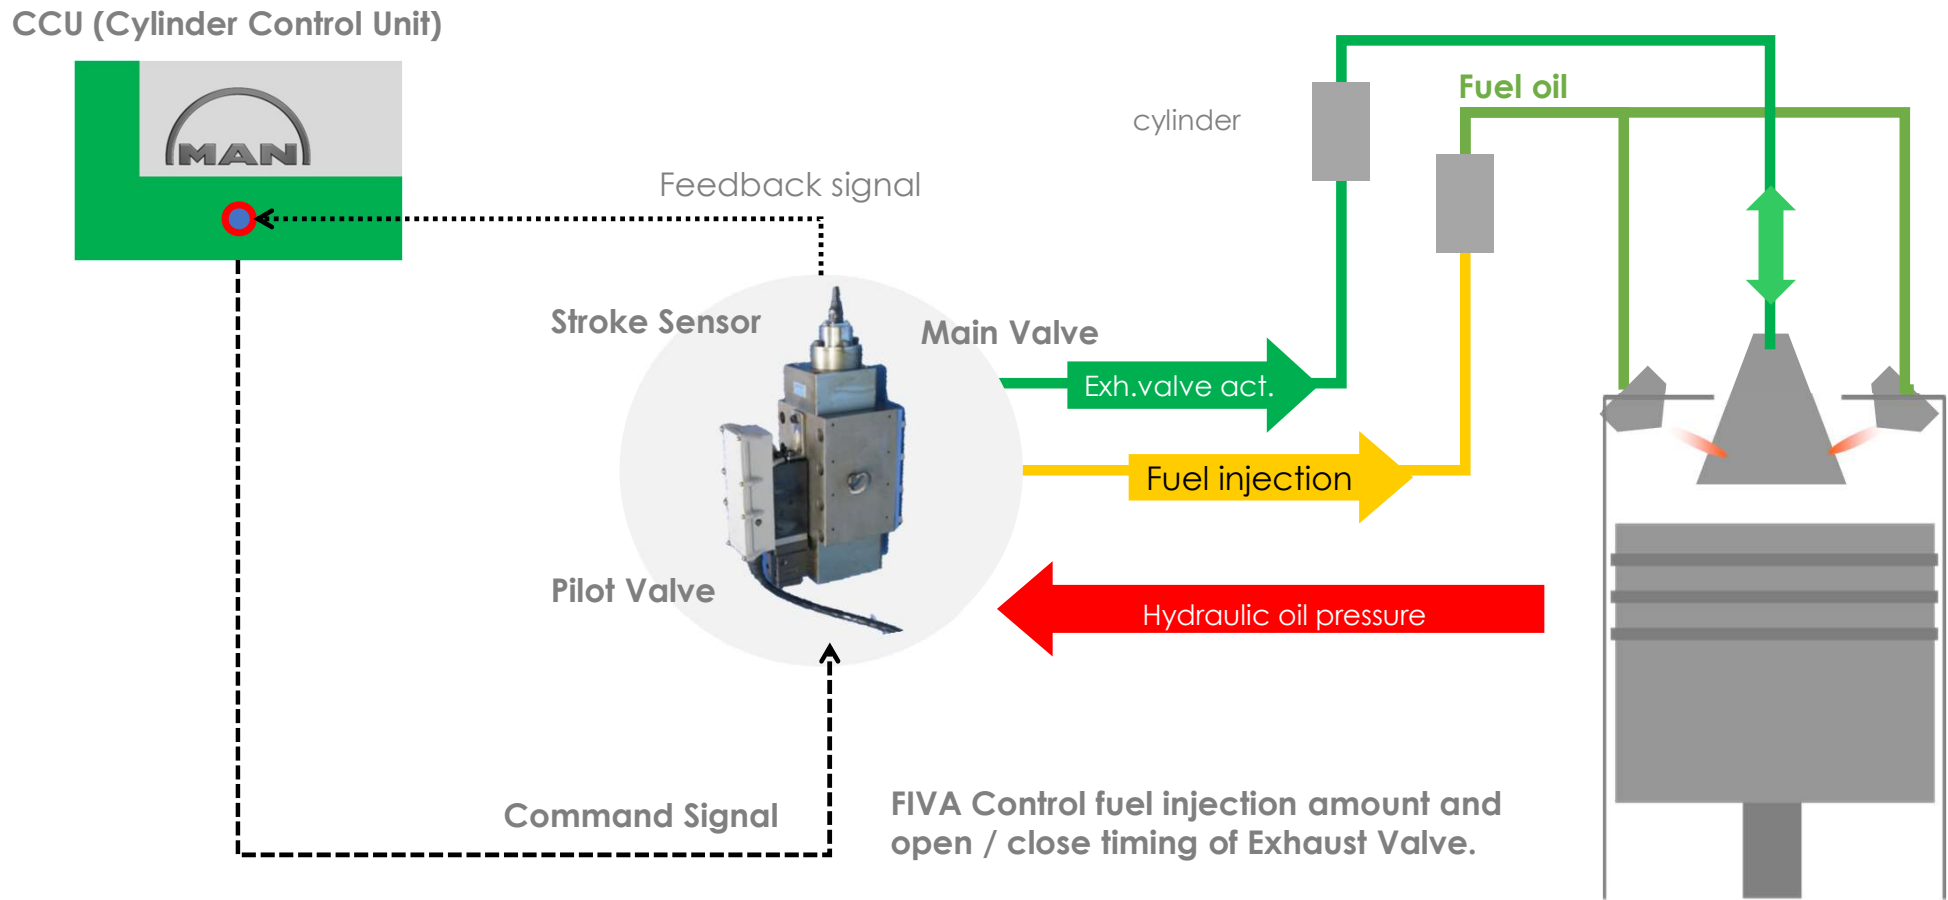

FIVA: Fuel Injection and Valve Activation