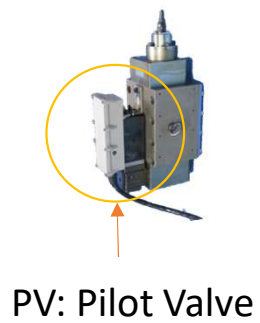

Oil Condition

Galling spool and housing.

Oil leak happen !