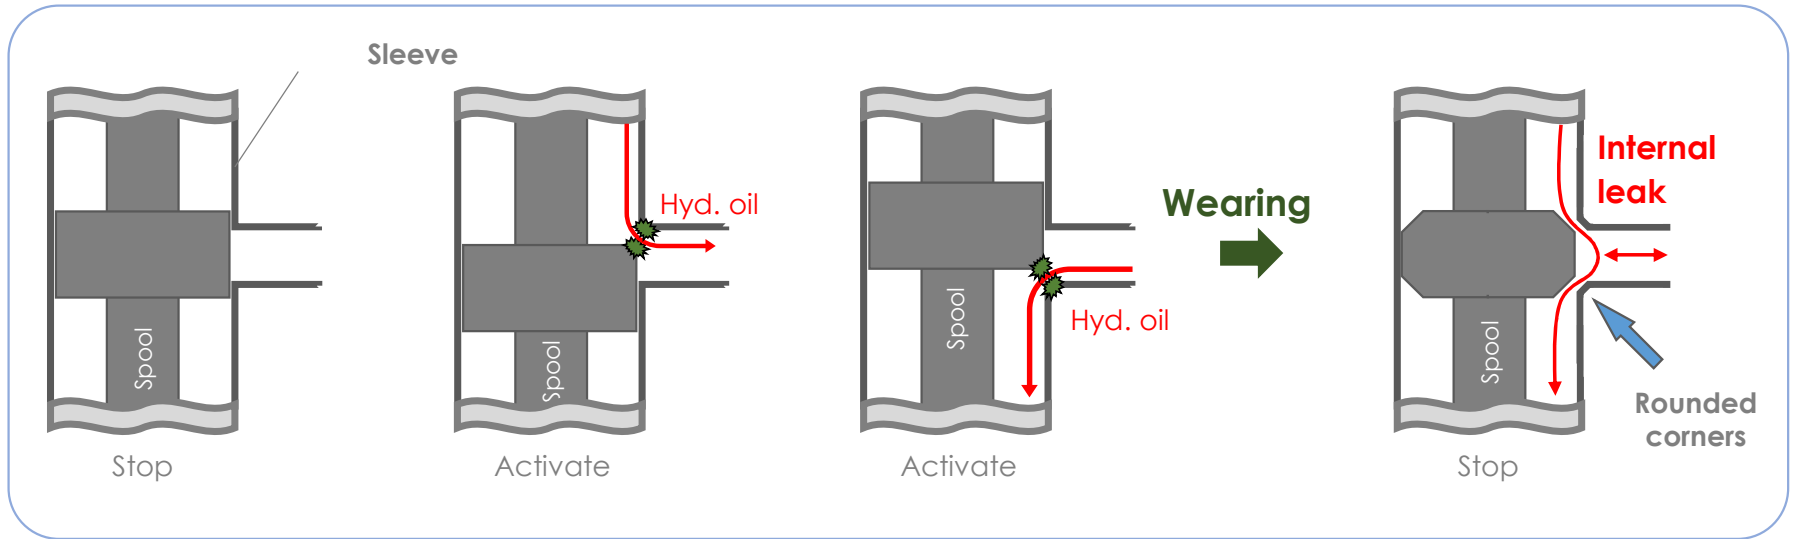

Oil Condition

Galling spool and housing.

Oil leak happen !